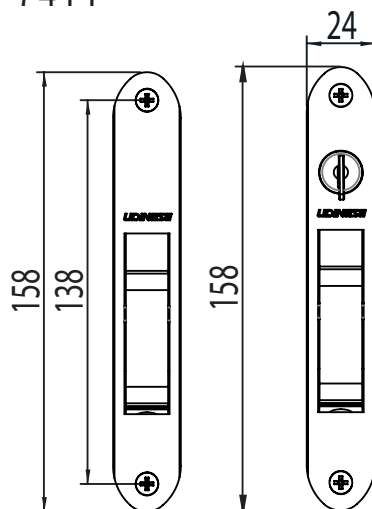

FECHO CONCHA SLIDE

7411

CÓDIGO	CATÁLOGO	COR

FECHO CONCHA 7411/A

9211450	CON7411ASLBCO	BCO
9211451	CON7411ASLBP3	BP3
9211452	CON7411ASLPRA	PRA
9211453	CON7411ASLPTF	PTF
9211454	CON7411ASLINX	INX

FECHO CONCHA 7411/A/CHAVE

9211455	CON7411ACSLBCO	BCO
9211456	CON7411ACSLBP3	BP3
9211457	CON7411ACSLPRA	PRA
9211458	CON7411ACSLPTF	PTF
9211459	CON7411ACSLINX	INX