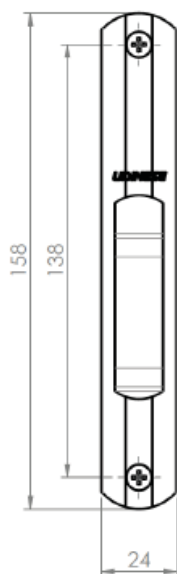

CONCHA CEGA

2010

CÓDIGO	CATÁLOGO	COR
9211506	CON2010SLBCO	BCO
9211507	CON2010SLBP3	BP3
9211508	CON2010SLPRA	PRA
9211509	CON2010SLPTF	PTF
9211515	CON2010SLINX	INX