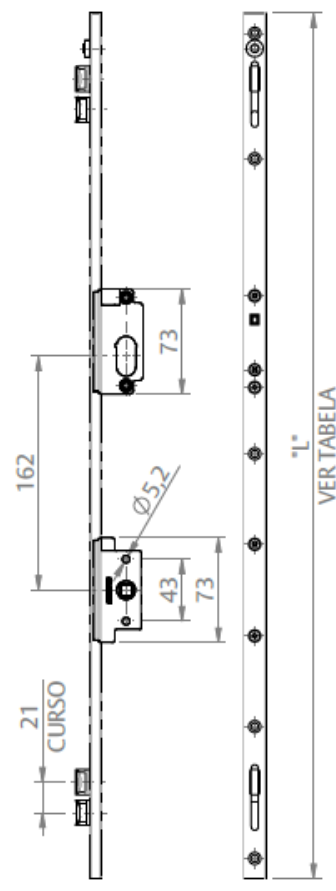

TAMANHO "L"	CÓDIGO	CATÁLOGO	COR
600	9212299	CREE252PCIE600BCO	BCO
	9212300	CREE252PCIE600PRA	PRA
	9212301	CREE252PCIE600PTF	PTF
800	9212213	CREE252PCIE800BCO	BCO
	9212214	CREE252PCIE800PRA	PRA
	9212215	CREE252PCIE800PTF	PTF
1300	9212216	CREE252PCIE1300BCO	BCO
	9212217	CREE252PCIE1300PRA	PRA
	9212218	CREE252PCIE1300PTF	PTF
1600	9212219	CREE252PCIE1600BCO	BCO
	9212220	CREE252PCIE1600PRA	PRA
	9212221	CREE252PCIE1600PTF	PTF