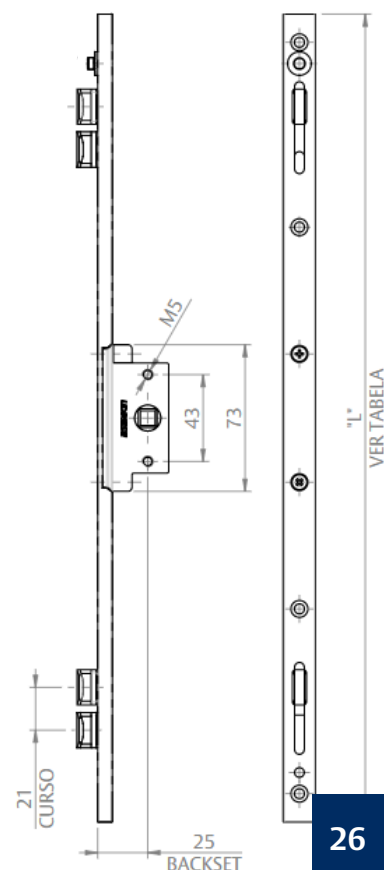

TAMANHO "L"	CÓDIGO	CATÁLOGO	COR
400	9212290	CREE252PIN400BCO	BCO
	9212291	CREE252PIN400PRA	PRA
	9212292	CREE252PIN400PTF	PTF
600	9212293	CREE252PIN600BCO	BCO
	9212294	CREE252PIN600PRA	PRA
	9212295	CREE252PIN600PTF	PTF
800	9212089	CREE252PIN800BCO	BCO
	9212090	CREE252PIN800PRA	PRA
	9212091	CREE252PIN800PTF	PTF
1300	9212092	CREE252PIN1300BCO	BCO
	9212093	CREE252PIN1300PRA	PRA
	9212094	CREE252PIN1300PTF	PTF
1600	9212201	CREE252PIN1600BCO	BCO
	9212202	CREE252PIN1600PRA	PRA
	9212203	CREE252PIN1600PTF	PTF