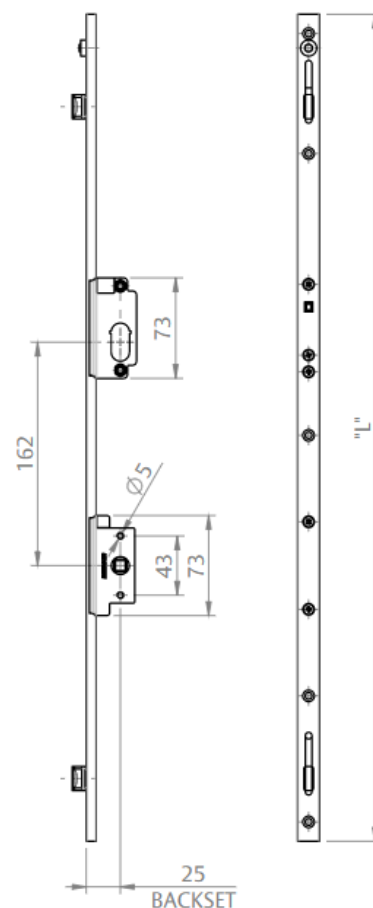

CREMONA E25 EVO

2 PONTOS C/ CHAVE

TAMANHO "L"	CÓDIGO	CATÁLOGO	COR
600	9212296	CREE252PCIN600BCO	BCO
	9212297	CREE252PCIN600PRA	PRA
	9212298	CREE252PCIN600PTF	PTF
800	9212204	CREE252PCIN800BCO	BCO
	9212205	CREE252PCIN800PRA	PRA
	9212206	CREE252PCIN800PTF	PTF
1300	9212207	CREE252PCIN1300BCO	BCO
	9212208	CREE252PCIN1300PRA	PRA
	9212209	CREE252PCIN1300PTF	PTF
1600	9212210	CREE252PCIN1600BCO	BCO
	9212211	CREE252PCIN1600PRA	PRA
	9212212	CREE252PCIN1600PTF	PTF