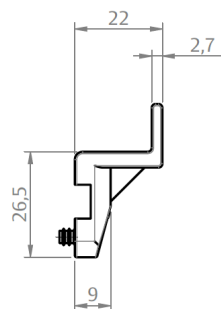

PIVOT

SD2525

CÓDIGO	CATÁLOGO	COR
9500230	PIVSD2525BCO	BCO
9102774	PIVSD2525BP3	BP3
9500476	PIVSD2525PRA	PRA
9500148	PIVSD2525PTF	PTF

HASTE SMART

CÓDIGO	CATÁLOGO	COR
VERSÃO 120		
9102337	HAS120CAL15BCO	BCO
9102769	HAS120CAL15BP3	BP3
9102753	HAS120CAL15PRA	PRA
9102726	HAS120CAL15PTF	PTF
VERSÃO 200		
9102385	HAS200CAL15BCO	BCO
9102770	HAS200CAL15BP3	BP3
9102754	HAS200CAL15PRA	PRA
9102729	HAS200CAL15PTF	PTF
VERSÃO 250		
9102389	HAS250CAL15BCO	BCO
9102771	HAS250CAL15BP3	BP3
9102755	HAS250CAL15PRA	PRA
9102733	HAS250CAL15PTF	PTF
VERSÃO 300		
9102393	HAS300CAL15BCO	BCO
9102772	HAS300CAL15BP3	BP3
9102756	HAS300CAL15PRA	PRA
9102737	HAS300CAL15PTF	PTF
VERSÃO 400		
9102397	HAS400CAL15BCO	BCO
9102773	HAS400CAL15BP3	BP3
9102757	HAS400CAL15PRA	PRA
9102742	HAS400CAL15PTF	PTF