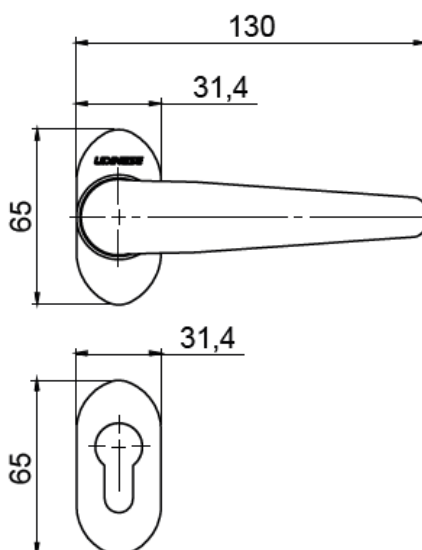

CÓDIGO	CATÁLOGO	COR
9001614	KITFRA325EURO70ROBCO	BCO
9001669	KITFRA325EURO70ROPRA	PRA
9001615	KITFRA325EURO70ROPTF	PTF