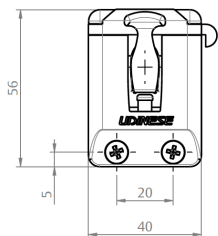

PIVOT

SD2525

CÓDIGO	CATÁLOGO	COR
9500230	PIVSD2525BCO	BCO
9102774	PIVSD2525BP3	BP3
9500476	PIVSD2525PRA	PRA
9500148	PIVSD2525PTF	PTF

HASTE SMART

CÓDIGO	CATÁLOGO	COR
VERSÃO 120		
9102337	HAS120CAL15BCO	BCO
9102769	HAS120CAL15BP3	BP3
9102753	HAS120CAL15PRA	PRA
9102726	HAS120CAL15PTF	PTF
VERSÃO 200		
9102385	HAS200CAL15BCO	BCO
9102770	HAS200CAL15BP3	BP3
9102754	HAS200CAL15PRA	PRA
9102729	HAS200CAL15PTF	PTF
VERSÃO 250		
9102389	HAS250CAL15BCO	BCO
9102771	HAS250CAL15BP3	BP3
9102755	HAS250CAL15PRA	PRA
9102733	HAS250CAL15PTF	PTF
VERSÃO 300		
9102393	HAS300CAL15BCO	BCO
9102772	HAS300CAL15BP3	BP3
9102756	HAS300CAL15PRA	PRA
9102737	HAS300CAL15PTF	PTF
VERSÃO 400		
9102397	HAS400CAL15BCO	BCO
9102773	HAS400CAL15BP3	BP3
9102757	HAS400CAL15PRA	PRA
9102742	HAS400CAL15PTF	PTF