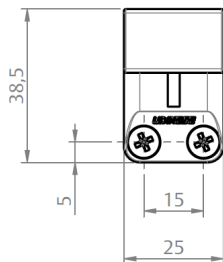

HASTE SMART

CÓDIGO	CATÁLOGO	COR
VERSÃO 120		
9102337	HAS120CAL15BCO	BCO
9102769	HAS120CAL15BP3	BP3
9102753	HAS120CAL15PRA	PRA
9102726	HAS120CAL15PTF	PTF
VERSÃO 200		
9102385	HAS200CAL15BCO	BCO
9102770	HAS200CAL15BP3	BP3
9102754	HAS200CAL15PRA	PRA
9102729	HAS200CAL15PTF	PTF
VERSÃO 250		
9102389	HAS250CAL15BCO	BCO
9102771	HAS250CAL15BP3	BP3
9102755	HAS250CAL15PRA	PRA
9102733	HAS250CAL15PTF	PTF
VERSÃO 300		
9102393	HAS300CAL15BCO	BCO
9102772	HAS300CAL15BP3	BP3
9102756	HAS300CAL15PRA	PRA
9102737	HAS300CAL15PTF	PTF
VERSÃO 400		
9102397	HAS400CAL15BCO	BCO
9102773	HAS400CAL15BP3	BP3
9102757	HAS400CAL15PRA	PRA
9102742	HAS400CAL15PTF	PTF