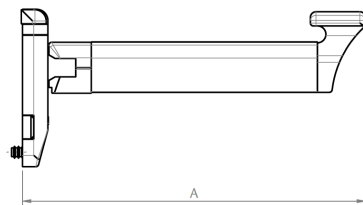

PIVOT

SD2525

CÓDIGO	CATÁLOGO	COR
9500230	PIVSD2525BCO	BCO
9102774	PIVSD2525BP3	BP3
9500476	PIVSD2525PRA	PRA
9500148	PIVSD2525PTF	PTF

HASTE SMART

CÓDIGO	CATÁLOGO	COR
VERSÃO 120		
9102337	HAS120CAL15BCO	BCO
9102769	HAS120CAL15BP3	BP3
9102753	HAS120CAL15PRA	PRA
9102726	HAS120CAL15PTF	PTF
VERSÃO 200		
9102385	HAS200CAL15BCO	BCO
9102770	HAS200CAL15BP3	BP3
9102754	HAS200CAL15PRA	PRA
9102729	HAS200CAL15PTF	PTF
VERSÃO 250		
9102389	HAS250CAL15BCO	BCO
9102771	HAS250CAL15BP3	BP3
9102755	HAS250CAL15PRA	PRA
9102733	HAS250CAL15PTF	PTF
VERSÃO 300		
9102393	HAS300CAL15BCO	BCO
9102772	HAS300CAL15BP3	BP3
9102756	HAS300CAL15PRA	PRA
9102737	HAS300CAL15PTF	PTF
VERSÃO 400		
9102397	HAS400CAL15BCO	BCO
9102773	HAS400CAL15BP3	BP3
9102757	HAS400CAL15PRA	PRA
9102742	HAS400CAL15PTF	PTF