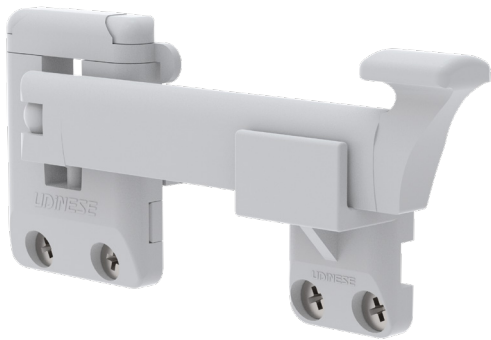

HASTE SMART

CÓDIGO	CATÁLOGO	COR
VERSÃO 120		
9102337	HAS120CAL15BCO	BCO
9102769	HAS120CAL15BP3	BP3
9102753	HAS120CAL15PRA	PRA
9102726	HAS120CAL15PTF	PTF
VERSÃO 200		
9102385	HAS200CAL15BCO	BCO
9102770	HAS200CAL15BP3	BP3
9102754	HAS200CAL15PRA	PRA
9102729	HAS200CAL15PTF	PTF
VERSÃO 250		
9102389	HAS250CAL15BCO	BCO
9102771	HAS250CAL15BP3	BP3
9102755	HAS250CAL15PRA	PRA
9102733	HAS250CAL15PTF	PTF
VERSÃO 300		
9102393	HAS300CAL15BCO	BCO
9102772	HAS300CAL15BP3	BP3
9102756	HAS300CAL15PRA	PRA
9102737	HAS300CAL15PTF	PTF
VERSÃO 400		
9102397	HAS400CAL15BCO	BCO
9102773	HAS400CAL15BP3	BP3
9102757	HAS400CAL15PRA	PRA
9102742	HAS400CAL15PTF	PTF