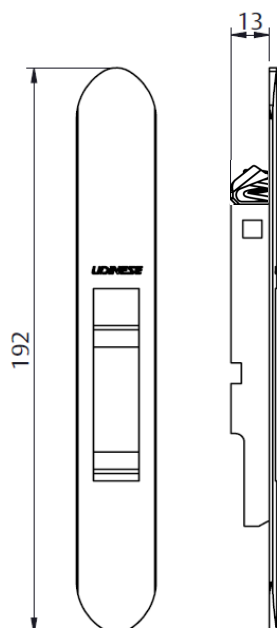

CONCHA CEGA

7711/8511 S/ PARAFUSO

CÓDIGO	CATÁLOGO	COR
9211428	CON77118511SPARFBCO	BCO
9211429	CON77118511SPARFBP3	BP3
9211430	CON77118511SPARFPRA	PRA
9211431	CON77118511SPARFPTF	PTF
9211432	CON77118511SPARFINX	INX